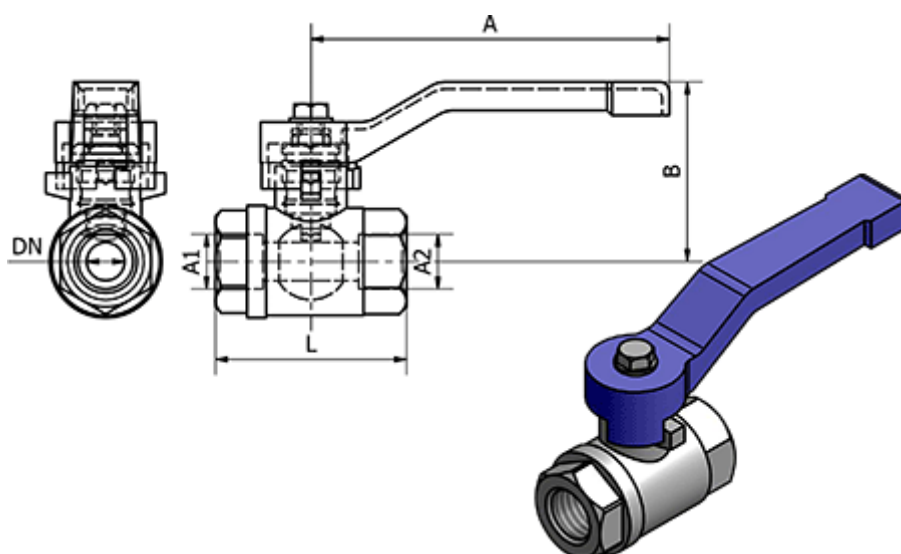

Data Sheet

Article number: 58633402E

Description: Ball Valve 334.02-E, - G 1/4"
Ball Valve

Measures

A	= 75
B	= 38
DN	= 8
L	= 40
Thread A1	= G 1/4"
Thread A2	= G 1/4"